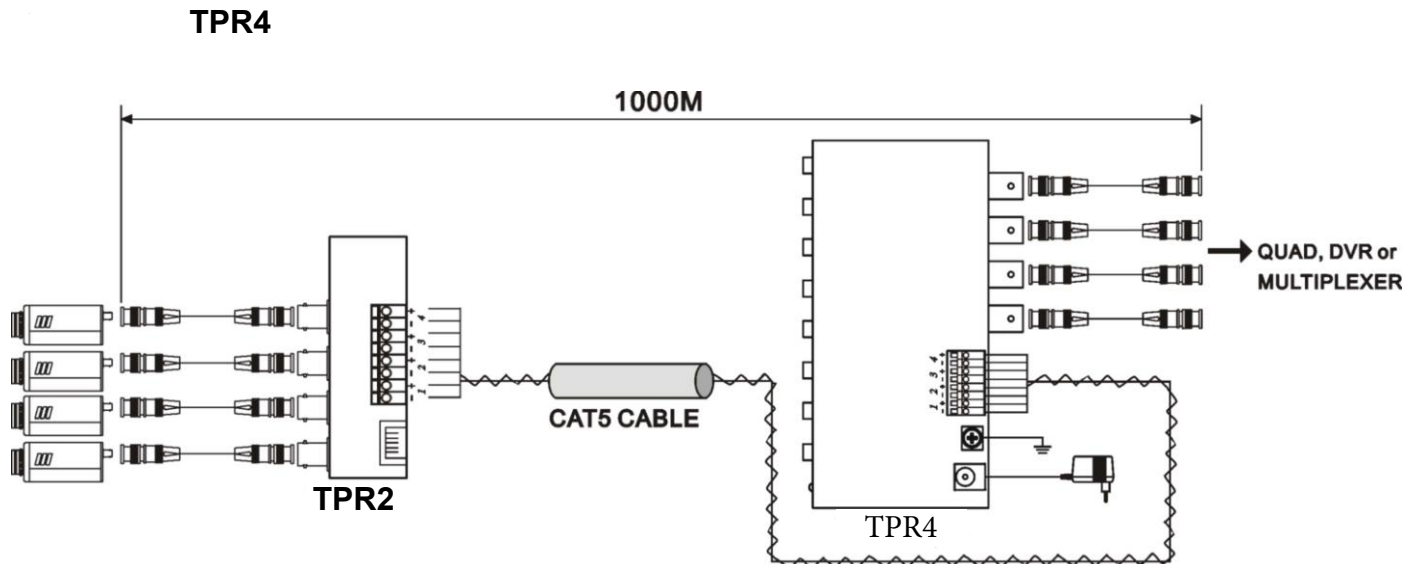

Long Range Twisted Pair Transmission System – Active Series

ITEM NO.: TPR4 4 channel Active Receiver Hub

Features:

- Built in transient protection and ground lifting, damaging voltage spike problems are eliminated.
- Red LED: Power on / off.
- TPR4: 4 channel active receiver hub, built in 4 pieces
- Up to multi pieces TP1P, TP2, TP3 transmitters can work with 4 channel Hub TPR4

Installation View:

Use TPR2, 4 channel passive video transceiver as transmitter to work with Active TPR4 receiver, transmission range 1Km

TPR4

Front View

Rear View