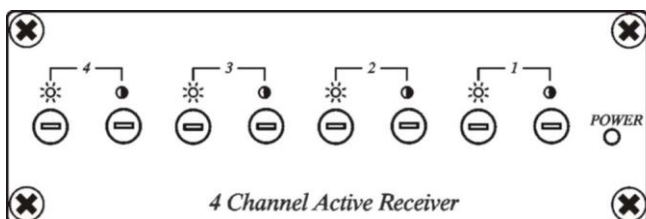

Long Range Twisted Pair Transmission System – Active Series

ITEM NO.: TPR4 4 channel Active Receiver Hub

Features:

- Built in transient protection and ground lifting, damaging voltage spike problems are eliminated.
- Red LED: Power on / off.
- TPR4: 4 channel active receiver hub, built in 4 pieces
- Up to multi pieces TP1P, TP2, TP3 transmitters can work with 4 channel Hub TPR4

Installation View:

Use TPR2, 4 channel passive video transceiver as transmitter to work with Active TPR4 receiver, transmission range 1Km

TPR4

Front View

Rear View