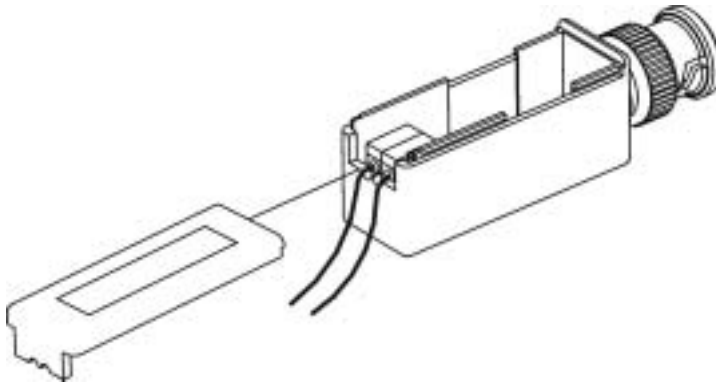

## Panel View: TP2

Front

View

## View of Installation:

## Specification

ITEM	TP2
VIDEO INPUT (BNC Connector)	1
VIDEO INPUT	1V p-p, 75 Ohms
AUDIO INPUT (RCA Connector)	X
AUDIO INPUT	X
RJ-45 INPUT	X
RJ-45 OUTPUT	Terminal
TRANSMISSION DISTANCE	600M(B/W), 400M(COLOR)
CABLE	Twisted Pair CAT5 (AWG24)
POWER	X
DIMENSIONS W x H x D mm	61x19x15.3