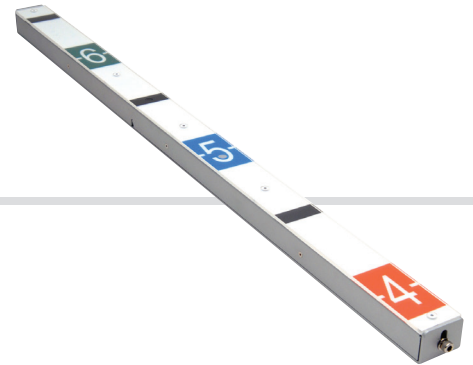

High Resolution COVERT(HEIGHT STRIP)

The Perfect Addition to Any CCTV System

CVTHGTIP SPECIALTY CAMERA

1-512-756-1678

- » The network cameras offer advanced IP features and performance with Full-HD resolution real-time H.264 .

» Dimensions

Unit: mm

» Technical Specification

Model	CVTHGTIP
IMAGE	
Image Sensor	1/2.8" Exmor CMOS
Lens	Megapixel Fixed Pin Hole 4.3mm F2.0
Scanning Mode	Progressive Scan
Min. Illumination	Color: 2.5Lux(F2.0, 50IRE) : T.B.D
AE/AWB	Yes
DNR	Yes
D&N	No
WDR	ART-EX (D-WDR)
DIS	No
BLC	BLC
Built-in IR	No
Remote-Focus	No
VIDEO	
Video Out	No
Progressive Encoding	Yes
Compression	H.264(BP/MP/HP), MPEG4(SP), MJPEG
Resolution Supported	1080p, 720p, D1, VGA, QVGA
Frame Rate	30fps @ H.264 1080p + 5fps @ MJPEG QVGA 25fps @ H.264 1080p + 30fps @ MJPEG VGA 30fps @ H.264 720p + 30fps @ MJPEG 720p
Multiple Streaming	Triple Streaming
IN/OUT	
Audio In/Out	No
Alarm In/Out	Terminal, 1 TTL input
RS485	No
Ethernet	10/100Mbps
Local Storage	Micro SD
FEATURE	
Motion Detection	Yes (Total 16 Include/Exclude windows)
Event Buffering (Pre & Post)	Yes
Privacy Masking	Yes
PrVA(Pre-recorded Voice Alert)	Yes(3files)
Video Analytics	No
Cross Web Browser	Yes
FTP Image Upload	Yes
ONVIF Certificate	Yes
Easy Remocon	No
SYSTEM	
Network Time Sync	Yes
Zero Configuration	Yes
Security	Password Protection, IP Filtering, HTTPS, SSL
NETWORK	
Max. Connections	10
Protocols	IPv4/IPv6, Manual, TCP/IP,UDP,HTTP,RTP,RTSP,NTP, DHCP,SMTP,DDNS,HTTPS,RTCP,FTP,SNMP,Bonjour
NAS Support	Yes
JPEG push	Yes
DDNS	Yes (DDNS)
Remote Client	Web, NC-Titanium, SmartManager
MISCELLANEOUS	
Weatherproof	No
PoE	802.3af Class 2
Wi-Fi	No
Power	PoE/DC12V
Power Consumption	4.0W
Operating Temperature	-10° C~ + 50° C
Humidity	0~90% RH
External Dimension	44.45(W) x 161.4(H) x 34.9(D) mm
Approvals	FCC, CE, UL, MIC