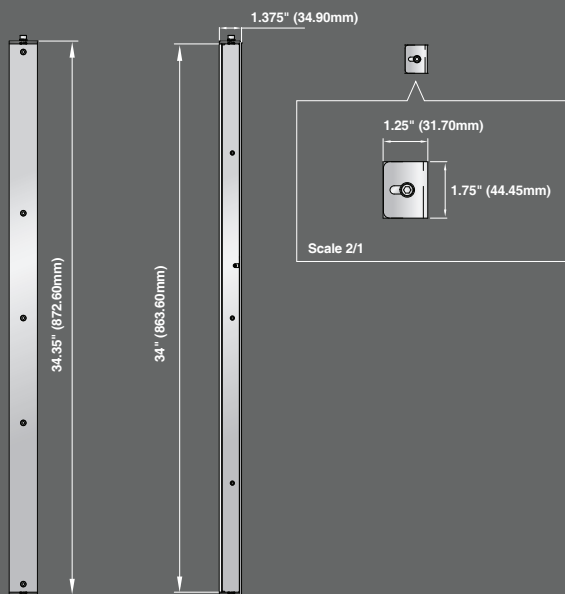

High Resolution COVERT(HEIGHT STRIP)

The Perfect Addition to Any CCTV System

CVTHGTIP SPECIALTY CAMERA

1-512-756-1678

- » The network cameras offer advanced IP features and performance with Full-HD resolution real-time H.264 .

» Dimensions

Unit: mm

» Technical Specification

Model	CVTHGTIP
IMAGE	
Image Sensor	1/2.8" Exmor CMOS
Lens	Megapixel Fixed Pin Hole 4.3mm F2.0
Scanning Mode	Progressive Scan
Min. Illumination	Color: 2.5Lux(F2.0, 50IRE) : T.B.D
AE/AWB	Yes
DNR	Yes
D&N	No
WDR	ART-EX (D-WDR)
DIS	No
BLC	BLC
Built-in IR	No
Remote-Focus	No
VIDEO	
Video Out	No
Progressive Encoding	Yes
Compression	H.264(BP/MP/HP), MPEG4(SP), MJPEG
Resolution Supported	1080p, 720p, D1, VGA, QVGA
Frame Rate	30fps @ H.264 1080p + 5fps @ MJPEG QVGA 25fps @ H.264 1080p + 30fps @ MJPEG VGA 30fps @ H.264 720p + 30fps @ MJPEG 720p
Multiple Streaming	Triple Streaming
IN/OUT	
Audio In/Out	No
Alarm In/Out	Terminal, 1 TTL input
RS485	No
Ethernet	10/100Mbps
Local Storage	Micro SD
FEATURE	
Motion Detection	Yes (Total 16 Include/Exclude windows)
Event Buffering (Pre & Post)	Yes
Privacy Masking	Yes
PrVA(Pre-recorded Voice Alert)	Yes(3files)
Video Analytics	No
Cross Web Browser	Yes
FTP Image Upload	Yes
ONVIF Certificate	Yes
Easy Remocon	No
SYSTEM	
Network Time Sync	Yes
Zero Configuration	Yes
Security	Password Protection, IP Filtering, HTTPS, SSL
NETWORK	
Max. Connections	10
Protocols	IPv4/IPv6, Manual, TCP/IP,UDP,HTTP,RTP,RTSP,NTP, DHCP,SMTP,DDNS,HTTPS,RTCP,FTP,SNMP,Bonjour
NAS Support	Yes
JPEG push	Yes
DDNS	Yes (DDNS)
Remote Client	Web, NC-Titanium, SmartManager
MISCELLANEOUS	
Weatherproof	No
PoE	802.3af Class 2
Wi-Fi	No
Power	PoE/DC12V
Power Consumption	4.0W
Operating Temperature	-10° C~ + 50° C
Humidity	0~90% RH
External Dimension	44.45(W) x 161.4(H) x 34.9(D) mm
Approvals	FCC, CE, UL, MIC