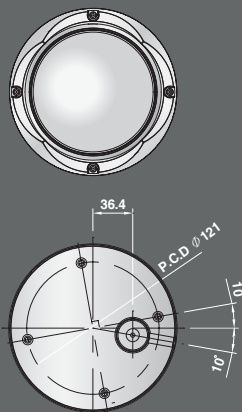

» Dimensions

Unit: mm

» Technical Specification

Model	CVD9VIP
IMAGE	
Image Sensor	1/2.8" CMOS
Lens	Megapixel 3~9mm Vari-focal F1.2(Tamron)
Scanning Mode	Progressive Scan
Min. Illumination	Color: 2.4Lux, B/W: 0.2Lux(F1.2, 50IRE) Color:0.09Lux, B/W:0.02Lux(Sens-up 64x)
AE/AWB	Yes
DNR	3DNR
D&N	True D&N (IR-cut filter)
WDR	Yes(68dB)
DIS	Yes
BLC	BLC, HSBLC
VIDEO	
Video Out	1 BNC
Progressive Encoding	Yes
Compression	H.264(BP/MP/HP), MJPEG
Resolution Supported	1080p, 720p, D1, VGA, QVGA
Frame Rate	30fps@H.264 1920x1080p + 30fps@H.264 320x240 + 30fps@H.264 320x240 + 30fps@JPEG 320x240
Multiple Streaming	Max.4 Multiple stream (3x H.264 and 1x MJPEG)
IN/OUT	
Audio In/Out	In x 1/Out x 1 (G.711)
Alarm In/Out	In x 2 /Out x 1
RS485	No
Ethernet	10/100Mbps
Local Storage	Micro SD
FEATURE	
Motion Detection	Yes(Max.12 Areas)
Event Buffering (Pre & Post)	Yes (2s/60s)
Privacy Masking	Yes (12 windows)
PrVA(Pre-recorded Voice Alert)	Yes (3 files)
Video Analytics	No
Cross Web Browser	Safari, Firefox, Google Chrome
FTP Image Upload	Yes
ONVIF Certificate	Yes
SYSTEM	
Network Time Sync	Yes
Zero Configuration	Yes
Security	Password Protection, IP Filtering, HTTPS, SSL
NETWORK	
Max. Connections	10
Protocols	IPv4/IPv6, Manual, TCP/IP, UDP, HTTP, RTP, RTSP, NTP, DHCP, SMTP, DDNS, HTTPS, RTCP, FTP, SNMP, Bonjour
NAS Support	Yes
JPEG push	Yes
DDNS	Yes (DDNS)
Remote Client	Web, Nautilus16, SmartManager
MISCELLANEOUS	
Weatherproof	IP66
PoE	802.3af Class 2
Power	PoE , DC12V, AC24V
Power Consumption	MAX. 6W
Operating Temperature	-10℃ ~ +50℃
Humidity	0~90% RH
External Dimension	120(H)mm x 154(Ø)mm
Approvals	T.B.D