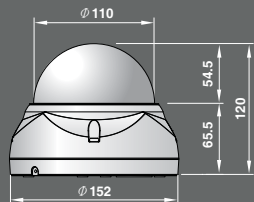

» Dimensions

Unit: mm

» Technical Specification

Model	CVD9VIP
IMAGE	
Image Sensor	1/2.8" CMOS
Lens	Megapixel 3~9mm Vari-focal F1.2(Tamron)
Scanning Mode	Progressive Scan
Min. Illumination	Color: 2.4Lux, B/W: 0.2Lux(F1.2, 50IRE) Color:0.09Lux, B/W:0.02Lux(Sens-up 64x)
AE/AWB	Yes
DNR	3DNR
D&N	True D&N (IR-cut filter)
WDR	Yes(68dB)
DIS	Yes
BLC	BLC, HSBLC
VIDEO	
Video Out	1 BNC
Progressive Encoding	Yes
Compression	H.264(BP/MP/HP), MJPEG
Resolution Supported	1080p, 720p, D1, VGA, QVGA
Frame Rate	30fps@H.264 1920x1080p + 30fps@H.264 320x240 + 30fps@H.264 320x240 + 30fps@JPEG 320x240
Multiple Streaming	Max.4 Multiple stream (3x H.264 and 1x MJPEG)
IN/OUT	
Audio In/Out	In x 1/Out x 1 (G.711)
Alarm In/Out	In x 2 /Out x 1
RS485	No
Ethernet	10/100Mbps
Local Storage	Micro SD
FEATURE	
Motion Detection	Yes(Max.12 Areas)
Event Buffering (Pre & Post)	Yes (2s/60s)
Privacy Masking	Yes (12 windows)
PrVA(Pre-recorded Voice Alert)	Yes (3 files)
Video Analytics	No
Cross Web Browser	Safari, Firefox, Google Chrome
FTP Image Upload	Yes
ONVIF Certificate	Yes
SYSTEM	
Network Time Sync	Yes
Zero Configuration	Yes
Security	Password Protection, IP Filtering, HTTPS, SSL
NETWORK	
Max. Connections	10
Protocols	IPv4/IPv6, Manual, TCP/IP, UDP, HTTP, RTP, RTSP, NTP, DHCP, SMTP, DDNS, HTTPS, RTCP, FTP, SNMP, Bonjour
NAS Support	Yes
JPEG push	Yes
DDNS	Yes (DDNS)
Remote Client	Web, Nautilus16, SmartManager
MISCELLANEOUS	
Weatherproof	IP66
PoE	802.3af Class 2
Power	PoE , DC12V, AC24V
Power Consumption	MAX. 6W
Operating Temperature	-10℃ ~ +50℃
Humidity	0~90% RH
External Dimension	120(H)mm x 154(Ø)mm
Approvals	T.B.D