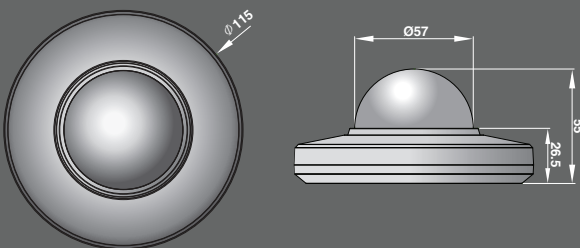

» Dimensions

Unit: mm

» Technical Specification

Model	CD71PW
IMAGE	
Image Sensor	1/2.7" CMOS
Lens	Megapixel 3.6mm FIX
Scanning Mode	Progressive Scan
Min. Illumination	Color: 1.6Lux(F1.8, 50IRE)
AE/AWB	Yes
DNR	2DNR
D&N	True D&N (IR-cut filter)
WDR	No
DIS	No
BLC	BLC
Built-in IR	No
Remote-Focus	No
VIDEO	
Video Out	Yes (PIN Jack Style)
Progressive Encoding	Yes
Compression	H.264(BP/MP/HP), MPEG4(SP), MJPEG
Resolution Supported	1080p, 720p, D1, Half-D1, VGA, QVGA, CIF
Frame Rate	30fps @ H.264 1080p
Multiple Streaming	Triple Streaming
IN/OUT	
Audio In/Out	No
Alarm In/Out	No
RS485	No
Ethernet	10/100Mbps
Local Storage	Micro SD
FEATURE	
Motion Detection	Yes (Total 16 Include/Exclude windows)
Event Buffering (Pre & Post)	Yes
Privacy Masking	Yes (8 windows)
PrVA(Pre-recorded Voice Alert)	Yes (files)
Video Analytics	No
Cross Web Browser	Safari, Firefox, Google Chrome
FTP Image Upload	Yes
ONVIF Certificate	Yes
Easy Remocon	Yes
SYSTEM	
Network Time Sync	Yes
Zero Configuration	Yes
Security	Password Protection, IP Filtering, HTTPS, SSL
NETWORK	
Max. Connections	10
Protocols	"IPv4/IPv6, Manual, TCP/IP,UDP,HTTP,RTSP,RTSP, NTP,DHCP,SMTP,DDNS,HTTPS,RTCP,FTP,Bonjour"
NAS Support	Yes
JPEG push	Yes
DDNS	Yes (DDNS)
Remote Client	Web, NC-Titanium, SmartManager
MISCELLANEOUS	
Weatherproof	No
PoE	802.3af Class 2
Wi-Fi	Yes(Optional), IEEE802.11(b/g/n)
Power	PoE , DC12V
Power Consumption	Max. 3.5Watt (T.B.D)
Operating Temperature	-10° C~ + 50° C
Humidity	0~90% RH
External Dimension	55(H)mm x 115(Ø)mm
Approvals	FCC, CE, UL