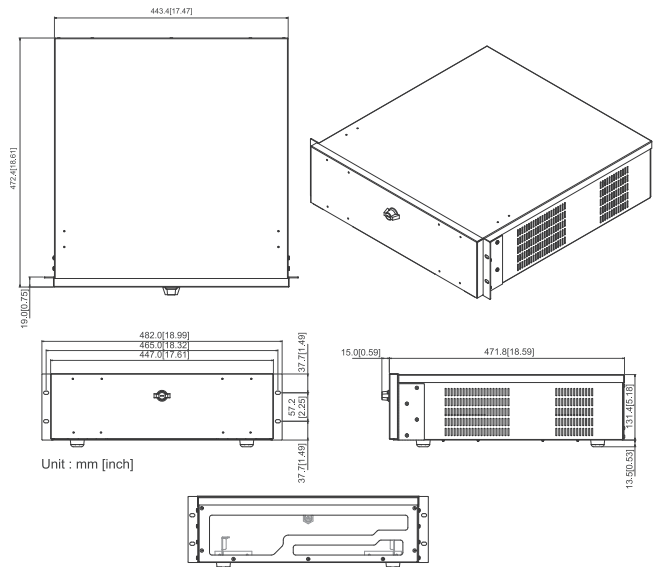

DVR LOCK BOX

DVR LOCK BOX
XDLBB2

- ▶ Electrolytic Galvanized Iron
- ▶ Removable Top Lid for Easy Access
- ▶ Keyed Lock Box
- ▶ Maximum Load Capacity 30 lb (13.5kg)
- ▶ Rack Mount Brackets Included
- ▶ Will Secure all ATV Digital Video Recorders

DVR LOCK BOX

XDLBB2

ACCESSORIES

SPECIFICATIONS

MODEL		XDLBB2 ~ DVR Lock Box
GENERAL	Material	EGI (EGI, Electrolytic Galvanized Iron)
	Max. Load Capacity	30 lb (13.5kg)
	Finish	Double spray coating (Color: Black)
	Dimension	Refer to Figure
	Weight	15.2 lb (6.9kg)
	Unit Shipping	19.6 lb (8.9kg)

DIMENSIONS

ITEMS INCLUDED (QUANTITY)

- Rack mount bracket (2)
- Flat washer (4)
- Screw, M4x6L (8)
- Rubber foot (4)
- Screw, M5x20L (4)
- Screw, M3x12L (4)
- Lock key (2)
- Support Bracket "L" (2)
- Support Bracket "R" (2)
- Screw, M3X5 (8)