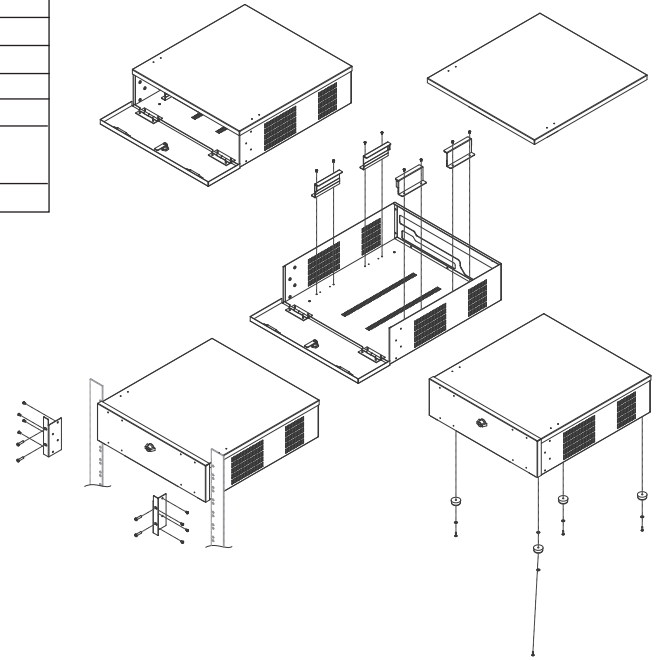

DVR LOCK BOX

DVR LOCK BOX
XDLBB2

- ▶ Electrolytic Galvanized Iron
- ▶ Removable Top Lid for Easy Access
- ▶ Keyed Lock Box
- ▶ Maximum Load Capacity 30 lb (13.5kg)
- ▶ Rack Mount Brackets Included
- ▶ Will Secure all ATV Digital Video Recorders

DVR LOCK BOX

XDLBB2

ACCESSORIES

SPECIFICATIONS

MODEL		XDLBB2 ~ DVR Lock Box
GENERAL	Material	EGI (EGI, Electrolytic Galvanized Iron)
	Max. Load Capacity	30 lb (13.5kg)
	Finish	Double spray coating (Color: Black)
	Dimension	Refer to Figure
	Weight	15.2 lb (6.9kg)
	Unit Shipping	19.6 lb (8.9kg)

DIMENSIONS

ITEMS INCLUDED (QUANTITY)

- Rack mount bracket (2)
- Flat washer (4)
- Screw, M4x6L (8)
- Rubber foot (4)
- Screw, M5x20L (4)
- Screw, M3x12L (4)
- Lock key (2)
- Support Bracket "L" (2)
- Support Bracket "R" (2)
- Screw, M3X5 (8)