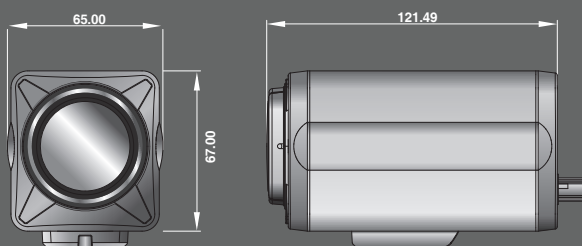

➤ Dimensions

Unit: mm

➤ Technical Specification

Model	NTSC	PAL
Electrical		
Power Source	DC 12V ±10%	
Power Consumption	0.35A (4W)	
Video		
Image Sensor	1/4" 960H Super HAD CCD	
Total Pixels	1028(H)x508(V)	1028(H)x596(V)
Scanning System	2:1 INTERLACE	
Scanning Frequency	15.734KHz(H), 59.94Hz(V)	15.625KHz(H), 50Hz(V)
Sync. System	INTERNAL	
Resolution	700 TV lines	
Min. illumination	0.1 lux (Color), 0.01 lux (B/W), 0.00001 lux (Low-shutter)	
Video Output	1.0 Vp-p (75 ohm, composite)	
S/N Ratio	50dB (AGC off)	
Function		
WDR (Wide Dynamic Range)	Off / On (x512)	
BLC (Back Light Compensation) HLC (High Light Compensation)	Off / HLC / BLC / BLC-M(BLC Manual)	
Day & Night	Color / BW / Auto	
MD (Motion Detection)	On / Off (Area / Sensitivity Setting)	
DIS (Digital Image stabilizer)	On/Off	
DSS (Digital Slow Shutter)	x2 ~ x512	
DNR (Digital Noise Reduction)	2D / 3D	
PM (Privacy Masking)	1 ~ 16 zone	
WB (White Balance)	AWB / WAWB / Indoor / Outdoor / Manual / CRS	
AE (Auto Exposure)	Auto1 / Auto2 / Shutter PRI / Manual	
AGC (Auto Gain Control)	MIN / LOW / MID / HIGH (30dB max.)	
Shutter Speed	Normal ~ 1/100,000	
Title	A ~ Z / 0 ~ 9	
Display	On / PushOn / Off	
Brightness	10~ 50 steps	
Sharpness	0 ~ 15 steps	
Zoom Preset	Preset 1~ 10	
Zoom Tour	Tour 1	
Alarm Mode	On / Off (MD / EXT / MD+EXT)	
Camera Control	RS-232 / RS-485(Fastrax / Pelco P, D / Command) / ADKey	
BPS	2400 / 4800 / 9600 / 19200	
Camera ID	001 ~ 255	
D-Flip	Off / V- FLIP / H- FLIP / ROTATE	
Effect	Sharpness, Nega/Posi, D-FLIP, Freeze, DIS, HI-RES, 2-3DNR	
Home Preset	Off / Home Preset Select / Dwell Time	
Lens		
Focus Mode	Auto / Manual / Push AF	
Distance	0.1M / 0.5M / 1.5M / 3.0M / 5.0M	
Zoom Ratio	Optical x36, Digital x16 Zoom (Video AF)	
Focus Length	f = 3.4 mm ~ 122.4 mm	
Aperture Ratio	F1.6 (wide) ~ F4.5 (tele)	
Angle of View	Horizontal : 56.0 degree (wide) / 1.9 degree (tele) Vertical : 42 degree (wide) / 1.4 degree (tele)	
Connector & Etc		
Power Input	2-pin terminal block	
Video Output	BNC connector	
Operating Temperature	-10°C~ +50°C	
Operating Humidity	0 ~ 96% (non-condensing)	
Storage Temperature	-20°C~ +60°C	
External Dimension	65(W) x 67(H) x 121.49(D) mm	
Weight	415g	