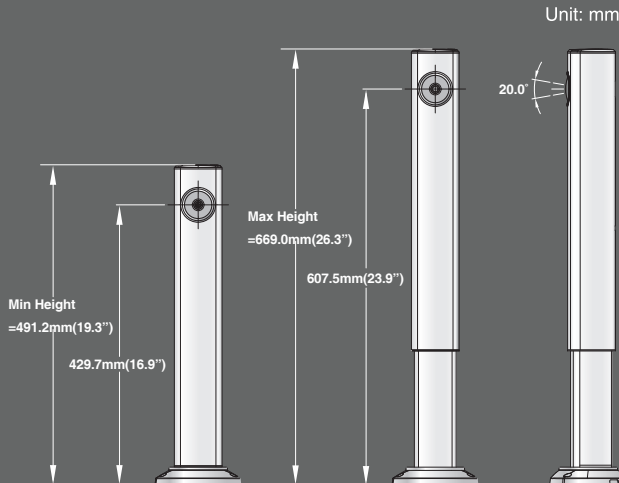

# High Resolution FULL HD NETWORK CAMERA

The Perfect Addition to Any CCTV System

**CVTTOWER** TOWER CAMERA

1-512-756-1678

- » The CVTTOWER network camera offers advanced IP features and performance with Full-HD resolution real-time H.264 .

## » Dimensions

## » Technical Specification

Model	CVTTOWER
<b>IMAGE</b>	
Image Sensor	1/2.8" Exmor CMOS
Lens	Megapixel Fixed Pin Hole 4.3mm F2.0
Scanning Mode	Progressive Scan
Min. Illumination	Color: 2.5Lux(F2.0, 50IRE) ; T.B.D
AE/AWB	Yes
DNR	Yes
D&N	No
WDR	ART-EX (D-WDR)
DIS	No
BLC	BLC
Built-in IR	No
Remote-Focus	No
<b>VIDEO</b>	
Video Out	No
Progressive Encoding	Yes
Compression	H.264(BP/MP/HP), MPEG4(SP), MJPEG
Resolution Supported	1080p, 720p, D1, VGA, QVGA
Frame Rate	30fps @ H.264 1080p + 5fps @ MJPEG QVGA 25fps @ H.264 1080p + 30fps @ MJPEG VGA 30fps @ H.264 720p + 30fps @ MJPEG 720p
Multiple Streaming	Triple Streaming
<b>IN/OUT</b>	
Audio In/Out	No
Alarm In/Out	Terminal, 1 TTL input
RS485	No
Ethernet	10/100Mbps
Local Storage	Micro SD
<b>FEATURE</b>	
Motion Detection	Yes (Total 16 Include/Exclude windows)
Event Buffering (Pre & Post)	Yes
Privacy Masking	Yes
PrVA(Pre-recorded Voice Alert)	No
Video Analytics	No
Cross Web Browser	Yes
FTP Image Upload	Yes
ONVIF Certificate	Yes
Easy Remocon	No
<b>SYSTEM</b>	
Network Time Sync	Yes
Zero Configuration	Yes
Security	Password Protection, IP Filtering, HTTPS, SSL
<b>NETWORK</b>	
Max. Connections	10
Protocols	IPv4/IPv6, Manual, TCP/IP,UDP,HTTP,RTP,RTSP,NTP, DHCP,SMTP,DDNS,HTTPS,RTCP,FTP,SNMP,Bonjour
NAS Support	Yes
JPEG push	Yes
DDNS	Yes (DDNS)
Remote Client	Web, NC-Titanium, SmartManager
<b>MISCELLANEOUS</b>	
Weatherproof	No
PoE	802.3af Class 2
Wi-Fi	No
Power	PoE , DC12V
Power Consumption	4.0Watt
Operating Temperature	-10° C~ + 50° C
Humidity	0~90% RH
External Dimension	55.0mm x 189.0mm x 30.0mm (42.9mm Inclusion bracket)
Approvals	FCC, CE, UL, MIC