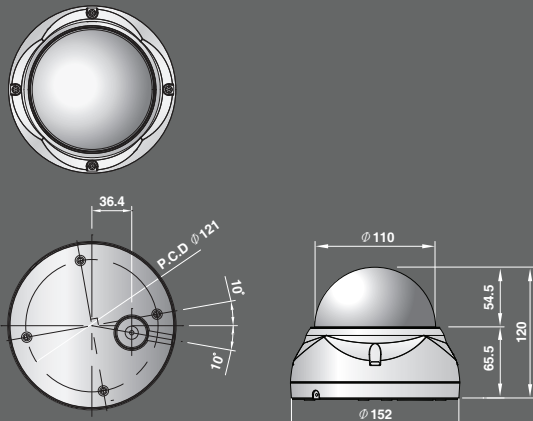

» Dimensions

Unit: mm

» Technical Specification

| | |
|--------------------------------|---|
| Model | CVD8VIP |
| IMAGE | |
| Image Sensor | 1/2.8" CMOS, Sony IMX122 |
| Lens | "Tamron 3.0mm ~ 9mm, F1.2 Motorized Lens" |
| Scanning Mode | Progressive Scan |
| Min. Illumination | Color: 0.2Lux, B/W: 0Lux(F1.2, 50IRE with IR On) |
| AE/AWB | Yes |
| DNR | 2DNR |
| D&N | True D&N (IR-cut filter) |
| WDR | No |
| DIS | No |
| BLC | BLC |
| Built-in IR | 24EA, 20m |
| Remote-Focus | Smart Focus |
| VIDEO | |
| Video Out | Yes (PIN Jack Style) |
| Progressive Encoding | Yes |
| Compression | H.264(BP/MP/HP), MPEG4(SP), MJPEG |
| Resolution Supported | 1.3MP, 720p, D1, Half-D1, VGA, QVGA, CIF |
| Frame Rate | 30fps @ H.264 720p/1.3MP + 30fps @ MJPEG 720p |
| Multiple Streaming | Triple Streaming |
| IN/OUT | |
| Audio In/Out | In x 1/Out x 1 (G.711) |
| Alarm In/Out | In x 1 /Out x 1 |
| RS485 | No |
| Ethernet | 10/100Mbps |
| Local Storage | Micro SD |
| FEATURE | |
| Motion Detection | Yes (Total 16 Include/Exclude windows) |
| Event Buffering (Pre & Post) | Yes |
| Privacy Masking | Yes (8 windows) |
| PrVA(Pre-recorded Voice Alert) | Yes (3files) |
| Video Analytics | No |
| Cross Web Browser | Safari, Firefox, Google Chrome |
| FTP Image Upload | Yes |
| ONVIF Certificate | Yes |
| Easy Remote Control | Yes |
| SYSTEM | |
| Network Time Sync | Yes |
| Zerp Configuration | Yes |
| Security | Password Protection, IP Filtering, HTTPS, SSL |
| NETWORK | |
| Max. Connections | 10 |
| Protocols | IPv4/IPv6, Manual, TCP/IP,UDP,HTTP,RTSP,RTSP, NTP,DHCP,SMTP,DDNS,HTTPS,RTCP,FTP,Bonjour |
| NAS Support | Yes |
| JPEG push | Yes |
| DDNS | Yes (DDNS) |
| Remote Client | Web, NC-Titanium, SmartManager |
| MISCELLANEOUS | |
| Weatherproof | IP66 |
| PoE | 802.3af Class 2 |
| Wi-Fi | No |
| Power | PoE , DC12V, AC24V |
| Power Consumption | Max. 6.0W |
| Operating Temperature | -10°C ~ 45°C / -30°C ~ 50°C (with Heater) |
| Humidity | 0~90% RH |
| External Dimension | Φ152 x 120mm(V) |
| Approvals | FCC, CE, UL |