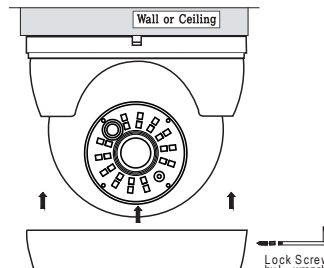

Mount Screws

block

L-wrench

Installation

Step.1

Fix the base bracket
with screws on the Wall or Ceiling

Step.2

Adjust ball angle
and fix the ball base

Step.3

Turn fix the dome cover on
the base by hand
and lock by L-wrench

Lock Screw
by L-wrench

| PIN | SPEC | CONTACT TYPE |
|-----|-------------|---|
| 1 | TRIGGER_DVR | N.O |
| 2 | EXT_SENSOR | COM |
| 3 | SENSOR_IN | N.O : NORMAL N.C : MAGNETIC CONTACT ONLY |
| 4 | ALARM_OUT | GND |
| 5 | GND | GND |