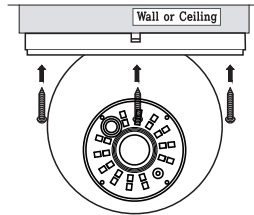

Mount Screws

block

L-wrench

Installation

Step.1

Fix the base bracket
with screws on the Wall or Ceiling

Step.2

Adjust ball angle
and fix the ball base

Step.3

Turn fix the dome cover on
the base by hand
and lock by L-wrench

Lock Screw
by L-wrench

| PIN | SPEC | CONTACT TYPE |
|-----|-------------|---|
| 1 | TRIGGER_DVR | N.O |
| 2 | EXT_SENSOR | COM |
| 3 | SENSOR_IN | N.O : NORMAL N.C : MAGNETIC CONTACT ONLY |
| 4 | ALARM_OUT | GND |
| 5 | GND | GND |