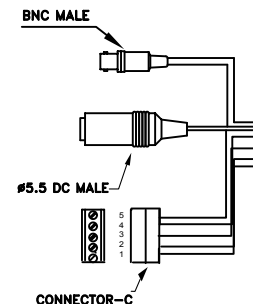

Mount Screws

block

L-wrench

Installation

Step.1

Fix the base bracket
with screws on the Wall or Ceiling

Step.2

Adjust ball angle
and fix the ball base

Step.3

Turn fix the dome cover on
the base by hand
and lock by L-wrench

Lock Screw
by L-wrench

| PIN | SPEC | CONTACT TYPE |
|-----|-------------|---|
| 1 | TRIGGER_DVR | N.O |
| 2 | EXT_SENSOR | COM |
| 3 | SENSOR_IN | N.O : NORMAL N.C : MAGNETIC CONTACT ONLY |
| 4 | ALARM_OUT | GND |
| 5 | GND | GND |

Specifications

| Model | 70Pi Eyeball PIR | |
|-----------------------|--|-----------|
| TV System | NTSC | PAL |
| Number of Pixels | H | 768 |
| | V | 494 |
| Scanning Frequency | H | 15.734KHz |
| | V | 59.94Hz |
| Horizontal Resolution | Color : 600 TV Lines | |
| | B/W : 700 TV Lines | |
| Image Pick-UP Device | 1/3" Sony Super HADII Color CCD | |
| Scanning System | 2:1 Interlace | |
| S/N Ratio | More Than 50dB | |
| Min. Sensitivity | 0.1 Lux / 50IRE - at F : 1.4 | |
| LED | 24pcs White LED built in | |
| Gamma Correction | 0.45 Approx. | |
| Gain Control | Automatic | |
| Video Output | Composite Video 1.0Vp-p/75 | |
| Operating Temp. | -10°C ~ +50°C | |
| Operating Humidity | 30% to 90% | |
| Power Source | DC 12V | |
| Lens | Fixed Lens (3.6mm) | |
| Power Consumption | Max.1W at normal / Max. 5W at White LED on | |
| Dimensions (mm) | 94mm x 80mm(L) | |
| Cable | BNC / DC Jack Cable | |
| Weight/g | 440 | |