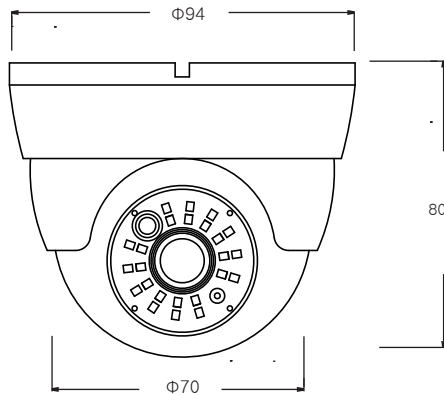

CAUTION

RISK OF ELECTRIC SHOCK
DO NOT OPEN

CAUTION : TO REDUCE THE RISK OF ELECTRIC SHOCK,
DO NOT REMOVE COVER
NOT USER SERVICEABLE PARTS INSIDE
REFER SERVICING TO QUALIFIED SERVICE PERSONNEL

Dimensions

Accessories

Mount Screws

block

L-wrench

Installation

Step.1

Fix the base bracket
with screws on the Wall or Ceiling

Step.2

Adjust ball angle
and fix the ball base

Step.3

Turn fix the dome cover on
the base by hand
and lock by L-wrench

Lock Screw
by L-wrench

| PIN | SPEC | CONTACT TYPE |
|-----|-------------|---|
| 1 | TRIGGER_DVR | N.O |
| 2 | EXT_SENSOR | COM |
| 3 | SENSOR_IN | N.O : NORMAL N.C : MAGNETIC CONTACT ONLY |
| 4 | ALARM_OUT | GND |
| 5 | GND | GND |

Specifications

| Model | 70Pi Eyeball PIR | |
|-----------------------|--|-----------|
| TV System | NTSC | PAL |
| Number of Pixels | H | 768 |
| | V | 494 |
| Scanning Frequency | H | 15.734KHz |
| | V | 59.94Hz |
| Horizontal Resolution | Color : 600 TV Lines | |
| | B/W : 700 TV Lines | |
| Image Pick-UP Device | 1/3" Sony Super HADII Color CCD | |
| Scanning System | 2:1 Interlace | |
| S/N Ratio | More Than 50dB | |
| Min. Sensitivity | 0.1 Lux / 50IRE - at F : 1.4 | |
| LED | 24pcs White LED built in | |
| Gamma Correction | 0.45 Approx. | |
| Gain Control | Automatic | |
| Video Output | Composite Video 1.0Vp-p/75 | |
| Operating Temp. | -10°C ~ +50°C | |
| Operating Humidity | 30% to 90% | |
| Power Source | DC 12V | |
| Lens | Fixed Lens (3.6mm) | |
| Power Consumption | Max.1W at normal / Max. 5W at White LED on | |
| Dimensions (mm) | 94mm x 80mm(L) | |
| Cable | BNC / DC Jack Cable | |
| Weight/g | 440 | |