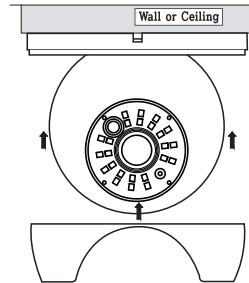

Mount Screws

block

L-wrench

Installation

Step.1

Fix the base bracket
with screws on the Wall or Ceiling

Step.2

Adjust ball angle
and fix the ball base

Step.3

Turn fix the dome cover on
the base by hand
and lock by L-wrench

Lock Screw
by L-wrench

| PIN | SPEC | CONTACT TYPE |
|-----|-------------|---|
| 1 | TRIGGER_DVR | N.O |
| 2 | EXT_SENSOR | COM |
| 3 | SENSOR_IN | N.O : NORMAL N.C : MAGNETIC CONTACT ONLY |
| 4 | ALARM_OUT | GND |
| 5 | GND | GND |