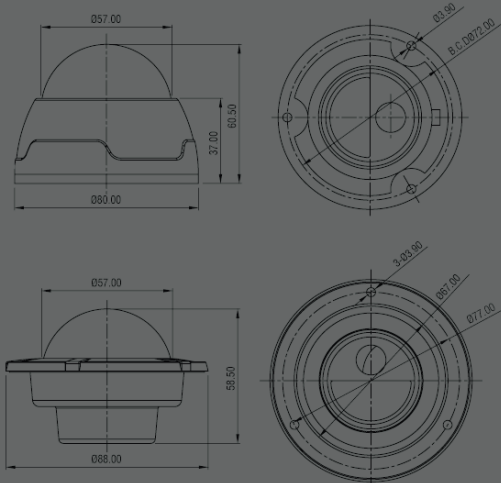

» Key Features

- Sony 960H EXView HAD CCD II
- Super High Resolution (700TVL)
- High sensitivity (0.14 Lux @F1.2 50 IRE)
- Digital Day&Night
- 10 IR LEDs
- Adaptive Tone Reproduction
- IK10 Vandal-Resistant
- IP66 Ingressing Rating
- 3-AXIS(PAN/TILT/ROTATE) Ceiling/Wall Mounting
- Surface or Flush Mount

» Dimensions

Unit: mm

» Technical Specification

Model	CVD4S/F	
Electrical		
Input Voltage	DC12V ±10%	
Power Consumption	T.B.D	
Power Connector	DC JACK	
Video		
Imaging Device	1/3" Sony SUPER-HAD II 960H CCD	
Total Pixels	1020(H)x508(V)	
Effective Pixels	976(H)x494(V)	
Scanning System	2:1 INTERLACE	
Sync System	Internal	
Scanning Freq.	15.734KHz(H),59.95Hz(V)	15.625KHz(H),50Hz(V)
Horizontal Resolution	700TVL	
Min. Illumination	0.14 Lux(Color), 0.03 Lux(BW) @ F1.2 50IRE	
S / N (Y signal)	More than 50dB	
Video Output	CVBS 1.0Vp-p, 75Ω	
Lens		
Focal Length	3.6mm	
Lens Type	Fixed	
Mount Type	Board Type	
Pan / Tilt		
Pan Range	-180° ~ +180°	
Tilt Range	-60° ~ +60°	
Rotate Range	-180° - +180°	
Operational		
Image Enhancement	ATR-Lite	
Day & Night	Digital Day&Night	
White Balance	AUTO(ATW)	
Electronic Shutter Speed	AUTO	
Dynamic Noise Reduction	2D	
Environmental		
Operating Temperature	-10 °C ~ +50 °C	
Operating Humidity	20 ~ 80% RH	
Storage Temperature	-20 °C ~ +60 °C	
Storage Humidity	20 ~ 90% RH	
Ingress Protection	IP66/IK10	
IR LEDs	10 IR LEDs	
Mechanical		
Dimension (WxHxD)	3.14"x 2.38" (Surface Type) 3.46"x 2.30" (Flush Type)	
Weight	T.B.D	
Ingress Protection	FCC (Class A) Listed	