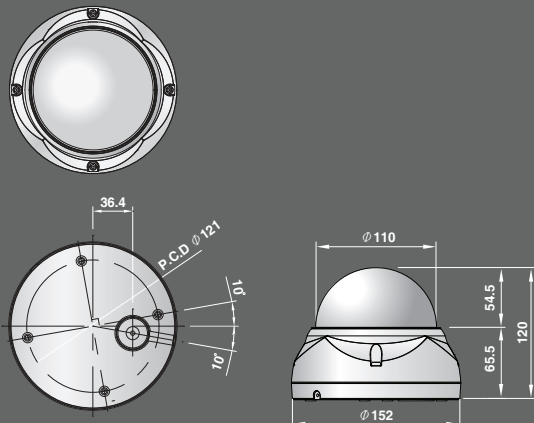

➤ Dimensions

Unit: mm

➤ Technical Specification

Model	CD13VIP
IMAGE	
Image Sensor	1/2.7" CMOS
Lens	Megapixel 3~9mm Vari-focal F1.2(Tamron)
Scanning Mode	Progressive Scan
Min. Illumination	Color: 2.5Lux, B/W: 0.2Lux(F1.2, 50IRE)
AE/AWB	Yes
DNR	2DNR
D&N	True D&N (IR-cut filter)
WDR	No
DIS	No
BLC	BLC
VIDEO	
Video Out	1 BNC (Max. D1 for installation)
Progressive Encoding	Yes
Compression	H.264(BP/MP/HP), MPEG4(ASP/SP), MJPEG
Resolution Supported	720p, D1, Half-D1, VGA, QVGA, CIF
Frame Rate	30fps @ H.264 720p + 30fps @ MJPEG 720p
Multiple Streaming	Dual
IN/OUT	
Audio In/Out	In x 1/Out x 1 (G.711)
Alarm In/Out	In x 1 /Out x 1
RS485	No
Ethernet	10/100Mbps
Local Storage	Micro SD
FEATURE	
Motion Detection	Yes (Total 16 Include/Exclude windows)
Event Buffering (Pre & Post)	Yes (10s/180s)
Privacy Masking	Yes (8 windows)
PrVA(Pre-recorded Voice Alert)	Yes (3 files)
Video Analytics	No
Cross Web Browser	Safari, Firefox, Google Chrome
FTP Image Upload	Yes
ONVIF Certificate	Yes
SYSTEM	
Network Time Sync	Yes
Zero Configuration	Yes
Security	Password Protection, IP Filtering, HTTPS, SSL
NETWORK	
Max. Connections	10
Protocols	IPv4/IPv6, Manual, TCP/IP,UDP,HTTP,RTP,RTSP, NTP,DHCP,SMTP,DDNS,HTTPS,RTCP,FTP,Bonjour
NAS Support	Yes
JPEG push	Yes
DDNS	Yes (DDNS)
Remote Client	Web, Nautilus16, SmartManager
MISCELLANEOUS	
Weatherproof	IP66
PoE	802.3af Class 2
Power	PoE, DC12V, AC24V
Power Consumption	Max. 3.5W(T.B.D)
Operating Temperature	0 ~ 50°C
Humidity	0~90% RH
External Dimension	120(H)mm x 152(Ø)mm
Approvals	T.B.D