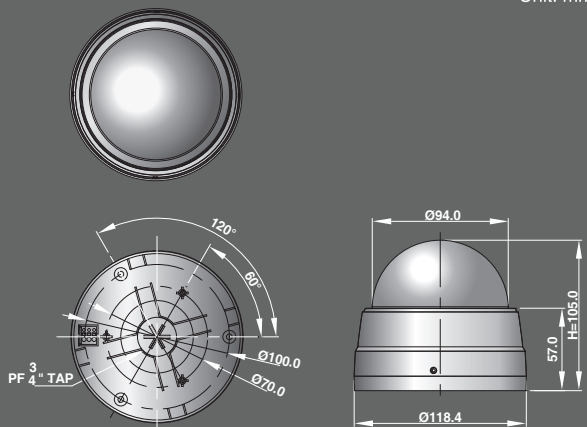

## » Dimensions

Unit: mm

## » Technical Specification

Model	CD5VMIP
<b>IMAGE</b>	
Image Sensor	1/2.7" CMOS
Effective pixel	1920(H) x 1080(V)
Lens	Megapixel 3~9mm Vari-focal, F1.2 Motorized-Lens
Scanning Mode	Progressive Scan
Min. Illumination	Color: 0.9Lux, B/W: 0.2Lux(F1.2, 50IRE)
AE/AWB	Yes
DNR	2DNR
D&N	True D&N (IR-cut filter)
WDR	No
DIS	No
BLC	BLC
Built-in IR	No
Remote-Focus	Smart-Focus
<b>VIDEO</b>	
Video Out	Yes (PIN Jack Style)
Progressive Encoding	Yes
Compression	H.264(BP/MP/HP), MPEG4(SP), MJPEG
Resolution Supported	1080p, 1280x1024, 720p, D1, Half-D1, VGA, QVGA, CIF
Frame Rate	"30fps @ H.264 1080p + 5fps @ MJPEG QVGA 25fps @ H.264 1080p + 30fps @ MJPEG VGA 30fps @ H.264 720p + 30fps @ MJPEG 720p"
Multiple Streaming	Triple Streaming
<b>IN/OUT</b>	
Audio In/Out	No
Alarm In/Out	In x 1 /Out x 1
RS485	No
Ethernet	10/100Mbps
Local Storage	Micro SD
<b>FEATURE</b>	
Motion Detection	Yes (Total 16 Include/Exclude windows)
Event Buffering (Pre & Post)	Yes
Privacy Masking	Yes (8 windows)
PrVA(Pre-recorded Voice Alert)	No
Video Analytics	No
Cross Web Browser	Safari, Firefox, Google Chrome
FTP Image Upload	Yes
ONVIF Certificate	Yes
Easy Remote Control	Yes
<b>SYSTEM</b>	
Network Time Sync	Yes
Zero Configuration	Yes
Security	Password Protection, IP Filtering, HTTPS, SSL
<b>NETWORK</b>	
Max. Connections	10
Protocols	"IPv4/IPv6, Manual, TCP/IP,UDP,HTTP,RTSP,RTSP,NT, DHCP,SMTP,DDNS,HTTPS,RTCP,FTP,Bonjour"
NAS Support	Yes
JPEG push	Yes
DDNS	Yes (DDNS)
Remote Client	Web, NC-Titanium, SmartManager
<b>MISCELLANEOUS</b>	
Weatherproof	No
PoE	802.3af Class 2
Wi-Fi	No
Power	PoE, DC12V
Power Consumption	Max. 3.5W(T.B.D)
Operating Temperature	-10°C ~ 45°C
Humidity	0~90% RH
External Dimension	Ø118.4 x 105mm(V)
Approvals	FCC, CE, UL