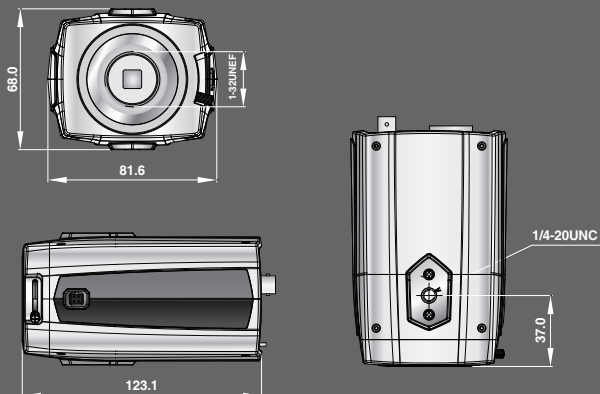

# Ultra High Resolution HD720 NETWORK CAMERA

The Perfect Addition to Any CCTV System

CCS6IP BOX CAMERA

1-512-756-1678

» The CCS6IP network cameras offer advanced IP features and performance with HD720 resolution real-time H.264 .

## » Dimensions

Unit: mm

## » Technical Specification

Model	CCS6IP
<b>IMAGE</b>	
Image Sensor	1/2.7" CMOS
Lens	Optional (Megapixel, C/CS mount)
Scanning Mode	Progressive Scan
Min. Illumination	Color: 2.5Lux, B/W: 0.2Lux(F1.2, 50IRE)
AE/AWB	Yes
DNR	2DNR
D&N	True D&N (IR-cut filter)
WDR	No
DIS	No
BLC	BLC
<b>VIDEO</b>	
Video Out	1 BNC (Max. D1 for installation)
Progressive Encoding	Yes
Compression	H.264(BP/MP/HP), MPEG4(ASP/SP), MJPEG
Resolution Supported	720p, D1, Half-D1, VGA, QVGA, CIF
Frame Rate	30fps @ H.264 720p + 30fps @ MJPEG 720p
Multiple Streaming	Dual
<b>IN/OUT</b>	
Audio In/Out	In x 1/Out x 1 (G.711)
Alarm In/Out	In x 1 /Out x 1
RS485	RS485
Ethernet	10/100Mbps
Local Storage	Micro SD
<b>FEATURE</b>	
Motion Detection	Yes (Total 16 Include/Exclude windows)
Event Buffering (Pre & Post)	Yes (up to 64MB)
Privacy Masking	Yes (8 windows)
PrVA(Pre-recorded Voice Alert)	Yes (3 files)
Video Analytics	No
Cross Web Browser	Safari, Firefox, Google Chrome
FTP Image Upload	Yes
ONVIF Certificate	Yes
<b>SYSTEM</b>	
Network Time Sync	Yes
Zero Configuration	Yes
Security	Password Protection, IP Filtering, HTTPS, SSL
<b>NETWORK</b>	
Max. Connections	10
Protocols	IPv4/IPv6, Manual, TCP/IP,UDP,HTTP,RTP,RTSP, NTP,DHCP,SMTP,DDNS,HTTPS,RTCP,FTP,Bonjour
NAS Support	Yes
JPEG push	Yes
DDNS	Yes (DDNS)
Remote Client	Web, Nautilus16, SmartManager
<b>MISCELLANEOUS</b>	
Weatherproof	No
PoE	802.3af Class 2
Power	PoE,DC12V, AC24V
Power Consumption	Max. 3.5W(T.B.D)
Operating Temperature	0°C ~ +50°C
Humidity	0~90% RH
External Dimension	68(H) x 81.6(W) x 123.1(D) mm
Approvals	T.B.D