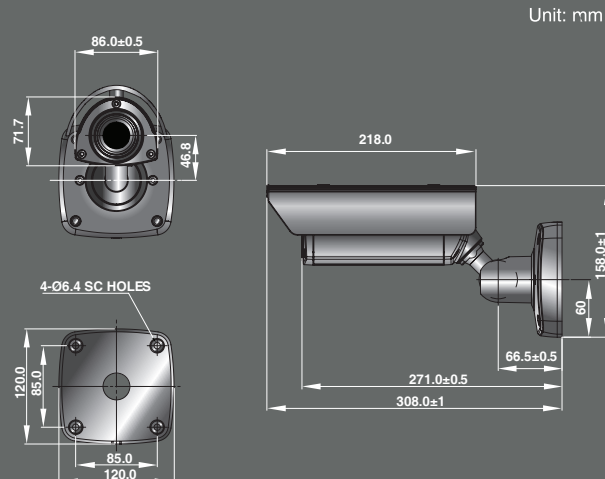

» Dimensions

» Technical Specification

Model	(NTSC)	(PAL)
Power		
Power Source	DC 12V / AC24V ±10%	
Power Consumption	9W	
General		
Image Sensor	1/4" 760H EXView HAD CCD	
Total Pixels	811(H) x 508(V)	795(H) x 596(V)
Scanning System	2:1 Interlace	
Scanning Frequency	15.734KHz(H) 59.95Hz(V)	15.625KHz(H) 50Hz(V)
Sync. System	Internal / External(Line lock)	
Resolution	580 TV lines (Color), 600 TV lines (B/W)	
Min. illumination	0.5 lux (Color), 0.05 lux (B/W), 0.001 lux (Low-shutter)	
Video Output	1.0 Vp-p (75 ohm, composite)	
S/N Ratio	50dB (AGC OFF)	
Function	WDR (Wide Dynamic Range) On / Off / Level (x512, 48dB) BLC (Back Light Compensation) Auto / Manual (area, level) / Off Day & Night Color / BW / Auto / EXT MD (Motion Detection) On / Off (Area / Sensitivity Setting) DSS (Digital Slow Shutter) x2 ~ x128 DNR (Digital Noise Reduction) 2D / 3D FD(Face Detection) On / Off PM (Privacy Masking) 1 ~ 16 zone AWB (Auto White Balance) AWB / WAWB / Indoor / Outdoor / Manual AE (Auto Exposure) Auto1 / Auto2 / Shutter PRI / Manual Iris Control Auto AGC (Auto Gain Control) On / Off (30dB max.) Shutter Speed Normal ~ 1/100,000 Title A ~ Z / 0 ~ 9 Display On / Off / PushOn (DISP1/DISP2) Brightness 10 ~ 50 steps Sharpness 0 ~ 15 steps Zoom Preset Preset 1 ~ 10 Zoom Tour Tour 1 Alarm Mode On / Off (MD / FD / EXT / MD+EXT / FD+EXT) Camera Control RS-232 / RS-485(FASTRAX II / Pelco P, D) / ADKey BPS 2400 / 4800 / 9600 / 19200 Camera ID 001 ~ 255 D-FLIP Off / V- FLIP / H- FLIP / ROTATE Effect Negative /Positive, Freeze, Flickerless Home Preset Off / V- FLIP / H- FLIP / ROTATE Effect Sharpness, Nega/Posi, D-FLIP, Freeze, DIS HI-RES, 2-3DNR, NIGHTLIGHT Home Preset Off / Home Preset Select / Dwell Time Focus Mode Auto / Manual / Push AF Distance 0.1M / 1.0M / 1.5M / 2.5M / 6.0M Zoom Ratio Optical x22, Digital x16 Zoom (Video AF) Focus Length f = 3.9 mm ~ 85.8 mm Aperture Ratio F1.6 (wide) ~ F3.7 (tele) Angle of View Horizontal : 49.5° (wide) / 2.6° (tele)	
Connector& ETC		
Power Input	2-pin cable	
Video Output	BNC Connector	
Operating Temperature	-10° ~ +50° C	
Operating Humidity	0 ~ 96% (non-condensing)	
Storage Temperature	-20° ~ +60° C	
External Dimension	120(W) x158(H) x 308(D) mm	
Weight	1500g	